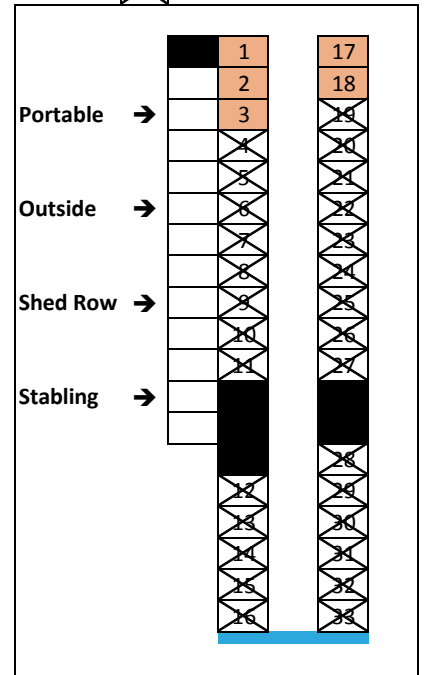

# JW RUBY RESEARCH FARM MAP

JW RUBY RESEARCH FARM

Main Barn Stabling  
Multipurpose Bldg

East Side - Wash Rack

☒ = Closed Stall

↓ ↓  
West Side - Outdoor Competition Arena

→  
Block  
Barn  
Stabling  
←  
Indoor  
Arena  
←

Block Barn Stabling

East Side

☒ = Closed Stall

West Side - WVU Stabling Area

Do not enter and exit the barn thru the WVU stabling area which is separated by the blue wall

**STALL CHART - TREA ALMOST HEAVEN DRESSAGE JULY 27 & 28, 2019**  
**STABLING IS SORTED BY STALL GROUP**  
**PLEASE DO NOT MOVE YOUR HORSE AS THERE IS A STALLION!**  
**YOU MUST FIRST TALK WITH THE SHOW SECRETARY BEFORE MOVING YOUR HORSE.**