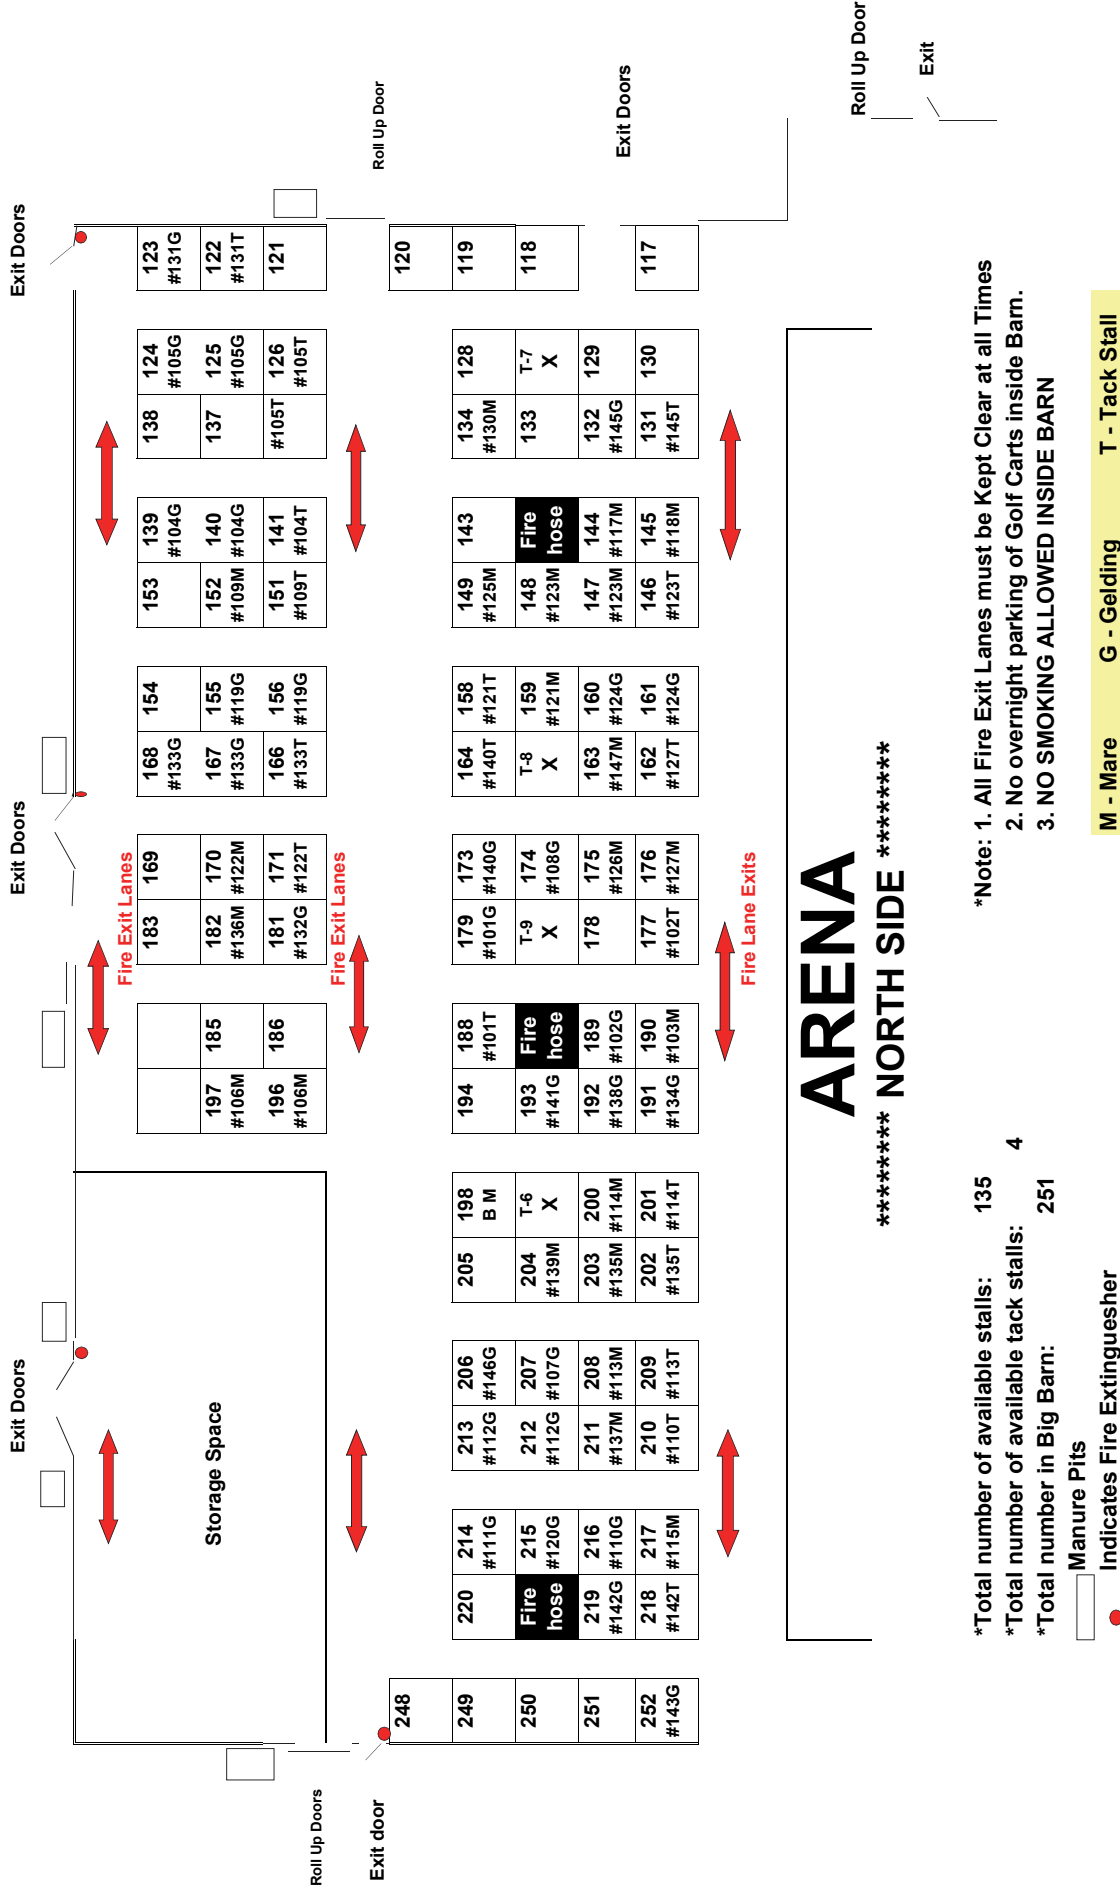

SHOW: TDC Winter Heat I & II
Date: January 21 & 22, 2017

PLEASE SEE COMPETITOR STALL ASSIGNMENTS ON NEXT PAGE

- *Total number of available stalls: 135
- *Total number of available tack stalls: 4
- *Total number in Big Barn: 251